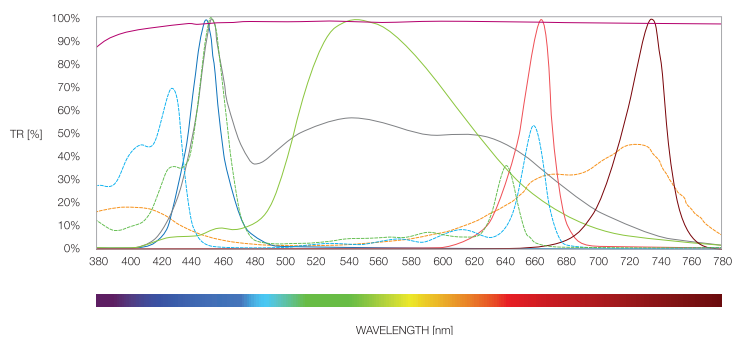

VGL is a modified version of the standard Vega98 material, now bringing the high efficiency of a silver-based coating to agricultural applications. Thanks to the highest uniformly reflectivity in the entire visible range (380-780 nm), this material is suitable for all LED packages and for many crops with various requirements of light wavelengths for photosynthesis. The stability of Vega Green LED has been improved in comparison to standard Vega98 to increase the range of designs where this material can be deployed.

VEGA GREEN LED SPECTRAL REFLECTANCE

SPECTRAL DATA GRAPH

— VGL98

— VGL98

— Chlorophyll-b

— Chlorophyll-a

— Phytochrome

— Deep Red