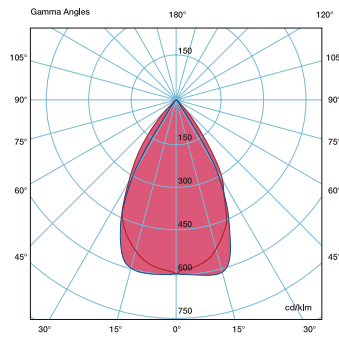

HORTI-LINE 24W