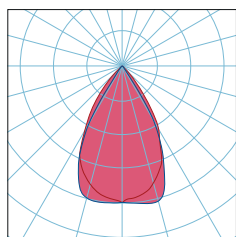

TOP LIGHTING
VERTICAL FARMING