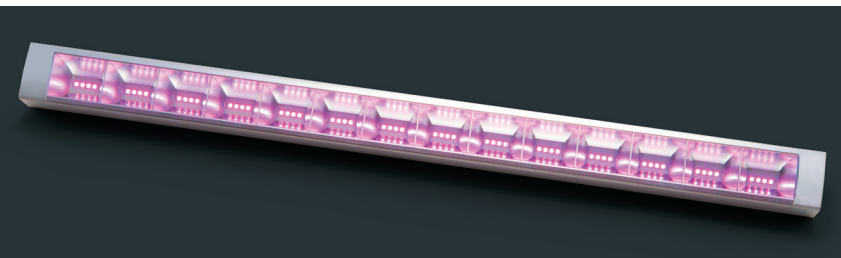

With its Vega Green Led, Almeco carries on its research in the development of lighting solutions for the horticultural field.

vega greenLED (VGL) is the new reflector material developed by Almeco to improve the efficiency of all greenhouse applications.

VGL is a modified version of the standard Vega98 material, now bringing the high efficiency of a silver-based coating to agricultural applications. Thanks to the highest uniformly reflectivity in the entire visible range (380-780 nm), this material is suitable for all LED packages and for many crops with various requirements of light wavelengths for photosynthesis. The stability of Vega Green LED has been improved in comparison to standard Vega98 to increase the range of designs where this material can be deployed.

— Far Red

— Lime

— Cool White

— Royal Blue

Chlorophyll (for photosynthesis)
Royal Blue

Phytochrome (for photoperiodism)
Far Red

Full Spectrum (for accessory pigments)
Cool White - Lime

Suggested optimized beam