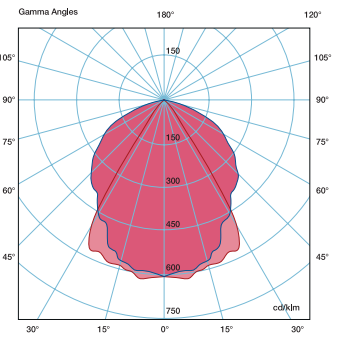

HORTI-LINE 14W

Horti-line

Product	Type of LED	Power (W)	Photosynthetic Photon Efficacy (μmol/J)	Dimension (mm)
HORTI-LINE 24W	Luxeon Sun Plus 35 Purple 12.5% Blue	24	2.01	580x45x28
HORTI-LINE 14W P	Luxeon Sun Plus 35 Purple 12.5% Blue	14	2.02	580x45x28
HORTI-LINE 14W M	Luxeon Sun Plus 35 16 - Deep Red 8 - Royal Blue 4 - Lime	10	1.91	580x45x28