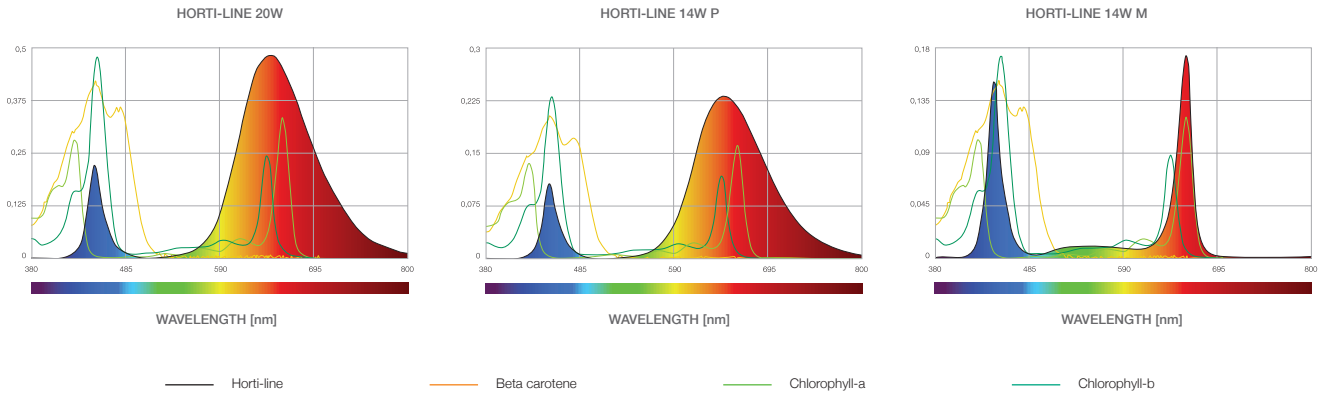

SPECTRAL DISTRIBUTION

L119 - ENG - 06/2020

Almeco SpA

Via della Liberazione 15
20098 San Giuliano M.se (Mi) - Italy
T +39 02 988963 1
F +39 02 988963 99
almeco@almecogroup.com

Almeco GmbH

Claude Breda Strasse, 3
D-06406 Bernburg - Germany
T +49 3471 3465500
F +49 3471 3465509
info.de@almecogroup.com

Almeco USA Inc.

1610 Spectrum Drive
Lawrenceville, GA 30043 - USA
T +1 770 449 3454
F +1 770 449 3677
info@almecousa.com