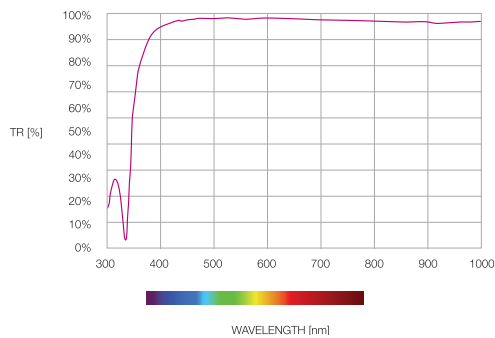

With its almost 60 years' experience, Almeco is the world leader in supplying high reflective aluminium and finished aluminium reflectors. Almeco is the only Company in the world providing a 360-degree service to support its partners from the idea to mass production through specific finishes, lighting design and engineering.

Almeco Group has a 10 years' experience in the horticultural field, proposing surfaces and reflectors specifically developed to maximize the effectiveness of the performance of the plants in the greenhouse.

With its Vega Green Led, Almeco carries on its research in the development of lighting solutions for the horticultural field.

vega greenLED (VGL) is the new reflector material developed by Almeco to improve the efficiency of all greenhouse applications.

VGL is a modified version of the standard Vega98 material, now bringing the high efficiency of a silver-based coating to agricultural applications. Thanks to the highest uniformly reflectivity in the entire visible range (380-780 nm), this material is suitable for all LED packages and for many crops with various requirements of light wavelengths for photosynthesis. The stability of Vega Green LED has been improved in comparison to standard Vega98 to increase the range of designs where this material can be deployed.

VEGA GREEN LED SPECTRAL REFLECTANCE